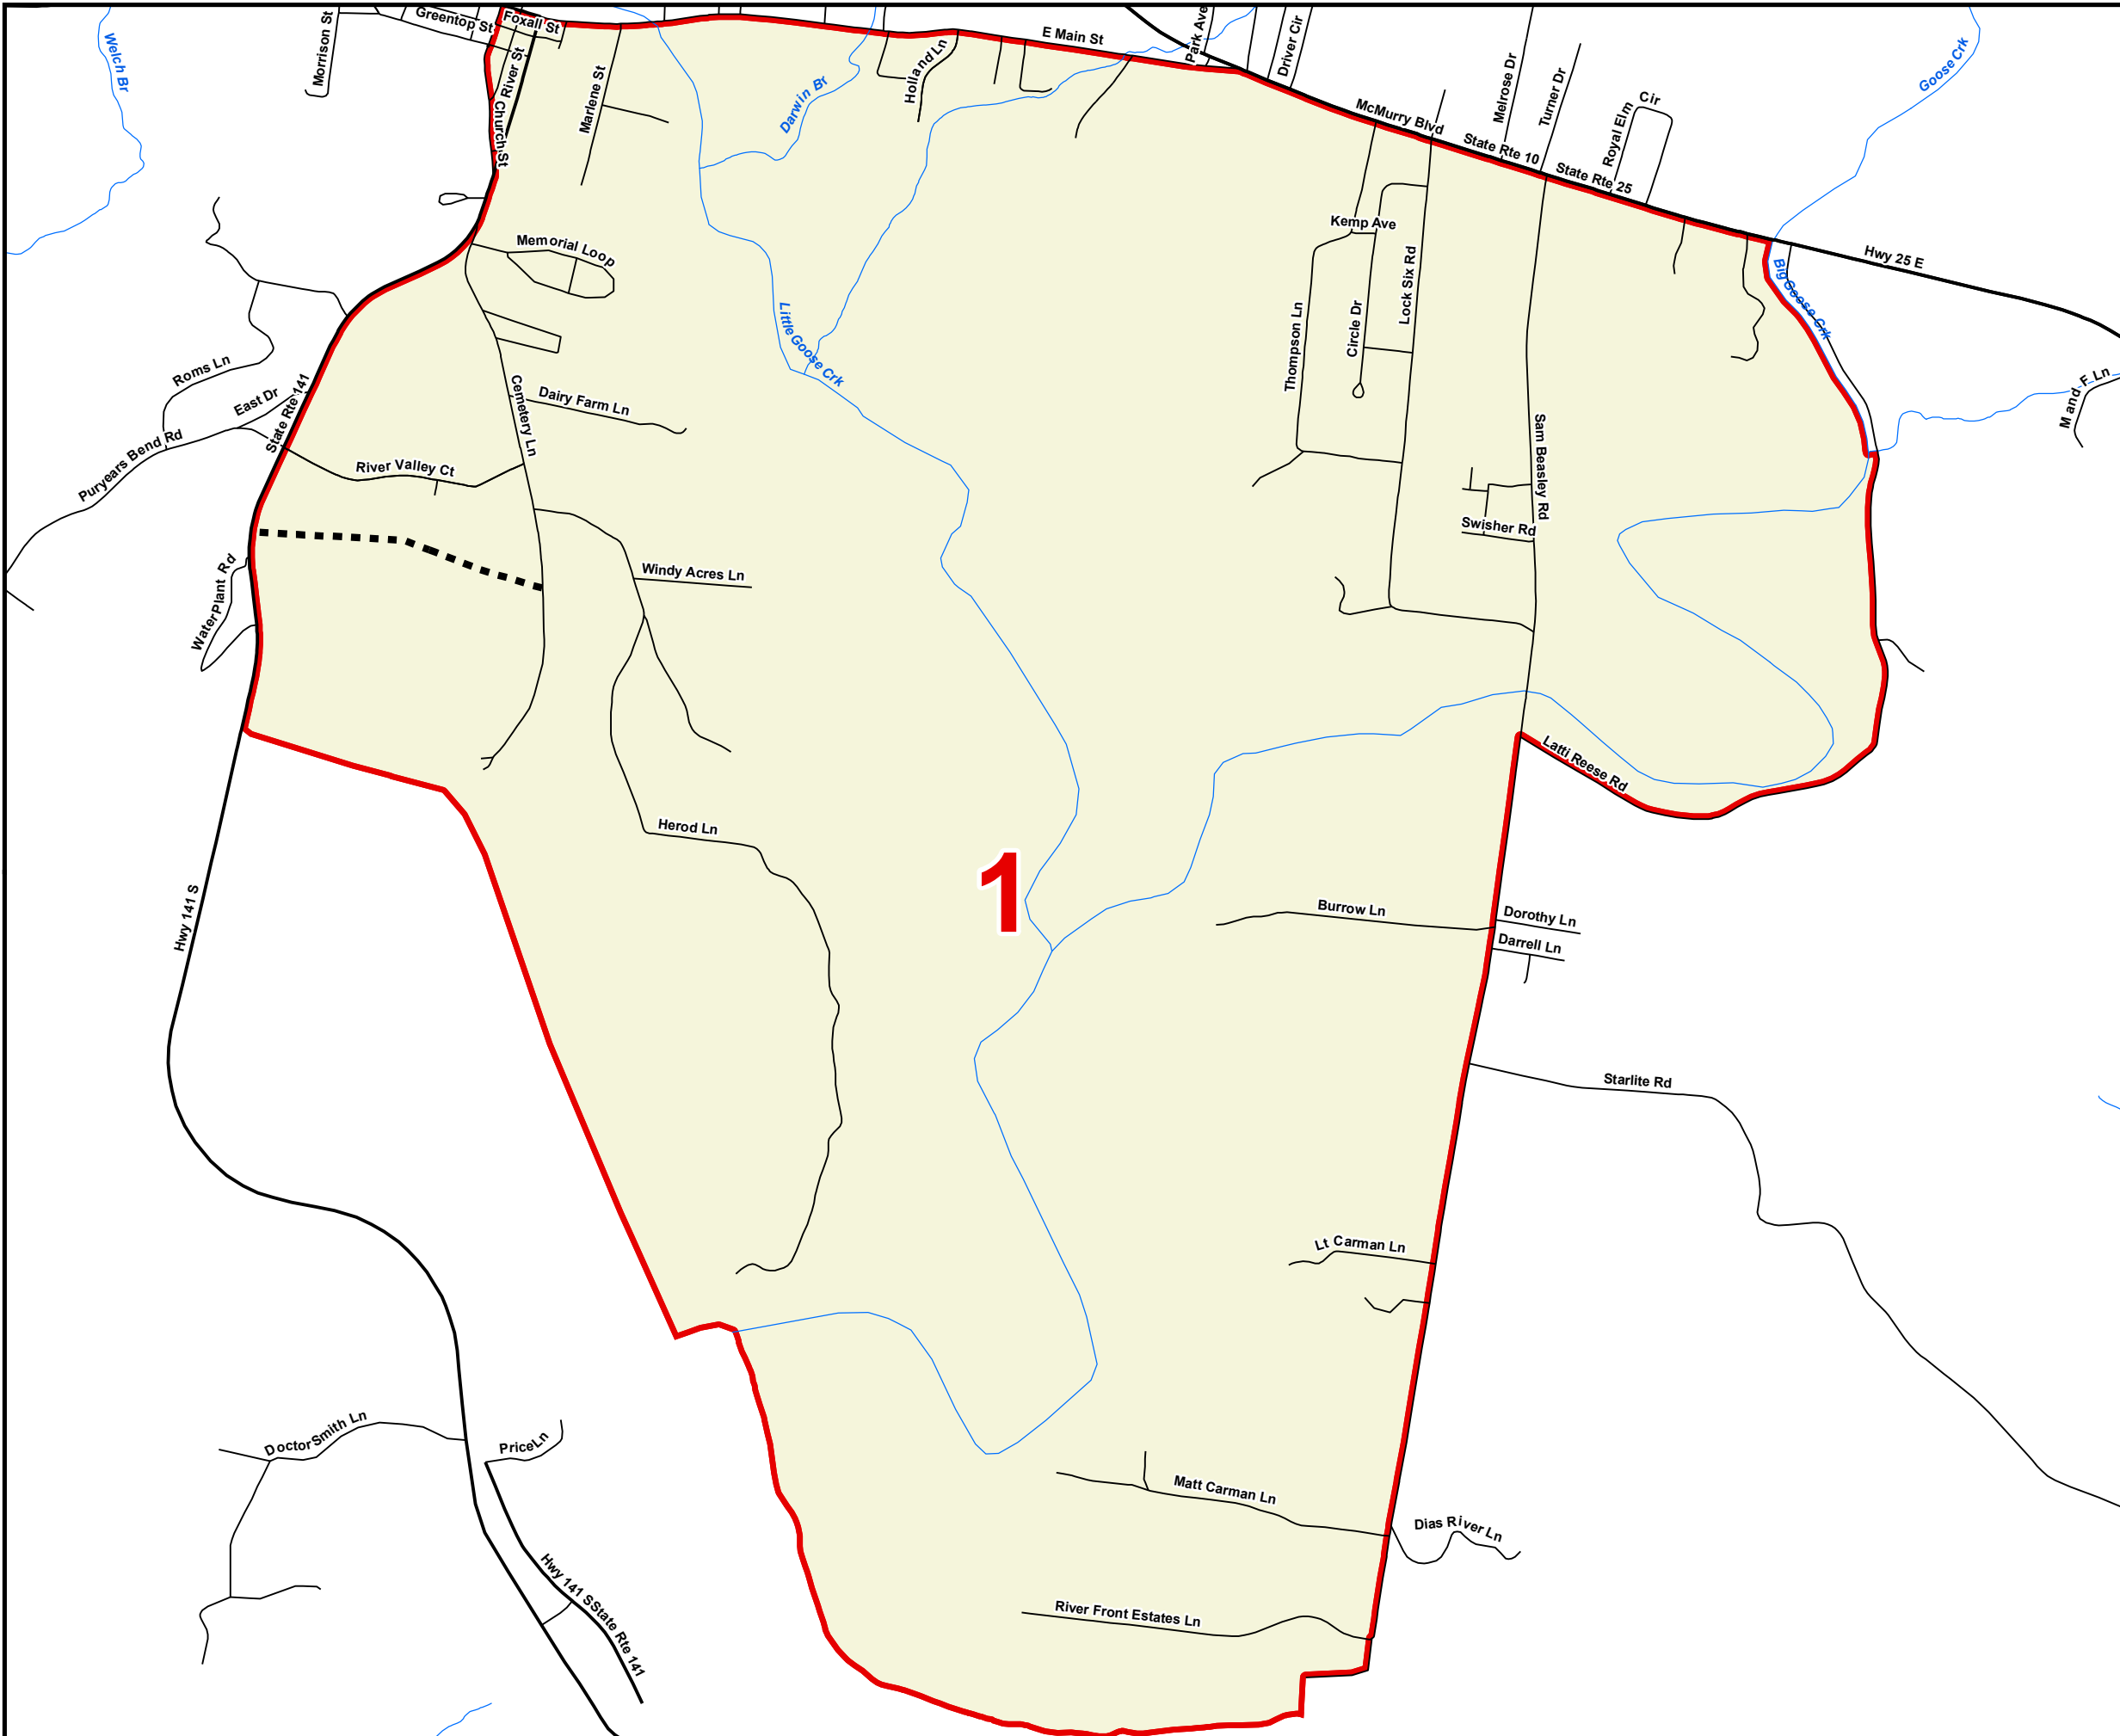

Trousdale County

County Commission District 1

TOTAL POPULATION	909
DEVIATION	-2
% DEVIATION	-0.2%
WHITE POPULATION	685
% WHITE	75.4%
BLACK POPULATION	115
% BLACK	12.7%
OTHER POPULATION	109
% OTHER	12%
HISPANIC POPULATION	38
% HISPANIC	4.2%

-  County Commission District
-  Interstates
-  U.S. Highway
-  State Highway
-  Local Roads
-  Pipeline (Incomplete)
-  Powerline (Incomplete)
-  Stream
- City, Town**
-  City, Town
-  County

This map is provided as a public service and is for informational purposes only. It is not an endorsement or approval by the Comptroller of the Treasury of any proposed district boundaries contained herein.
 Created On: 10/20/2021