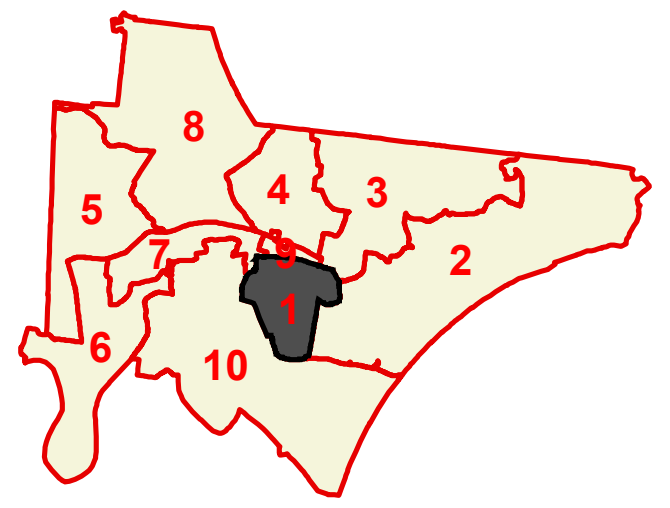

Trousdale County

County Commission District 1

TOTAL POPULATION	909
DEVIATION	-2
% DEVIATION	-0.2%
WHITE POPULATION	685
% WHITE	75.4%
BLACK POPULATION	115
% BLACK	12.7%
OTHER POPULATION	109
% OTHER	12%
HISPANIC POPULATION	38
% HISPANIC	4.2%

-  County Commission District
-  Interstates
-  U.S. Highway
-  State Highway
-  Local Roads
-  Pipeline (Incomplete)
-  Powerline (Incomplete)
-  Stream
- City, Town**
-  City, Town
-  County

This map is provided as a public service and is for informational purposes only. It is not an endorsement or approval by the Comptroller of the Treasury of any proposed district boundaries contained herein.
 Created On: 10/20/2021